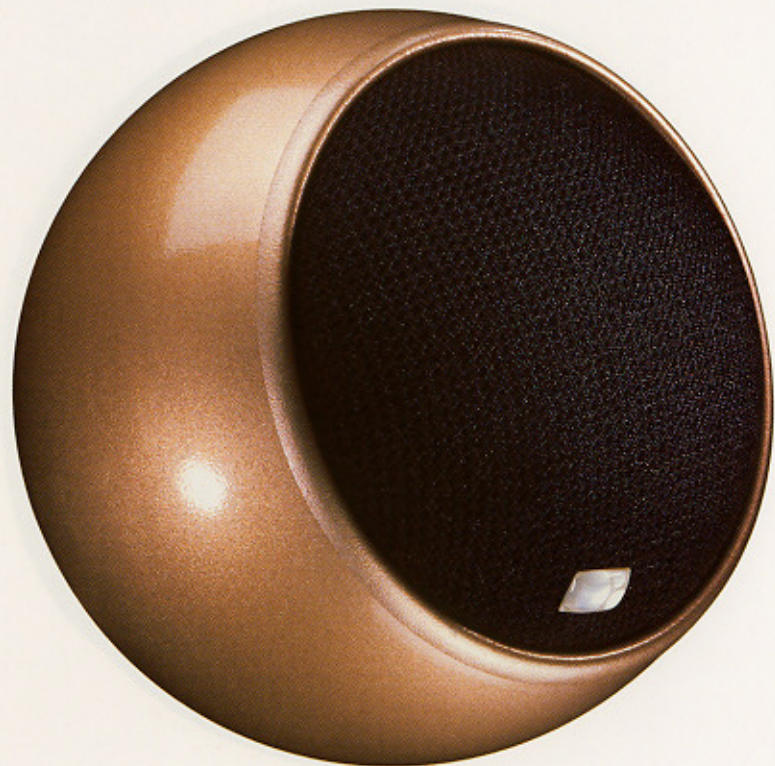

"The Micro is the best sat/sub system I've auditioned to date. The fact that it performs beautifully, looks awesome and is highly affordable makes it my discovery of the year."

Wayne Garcia - e-town.com

CHAMPAGNE